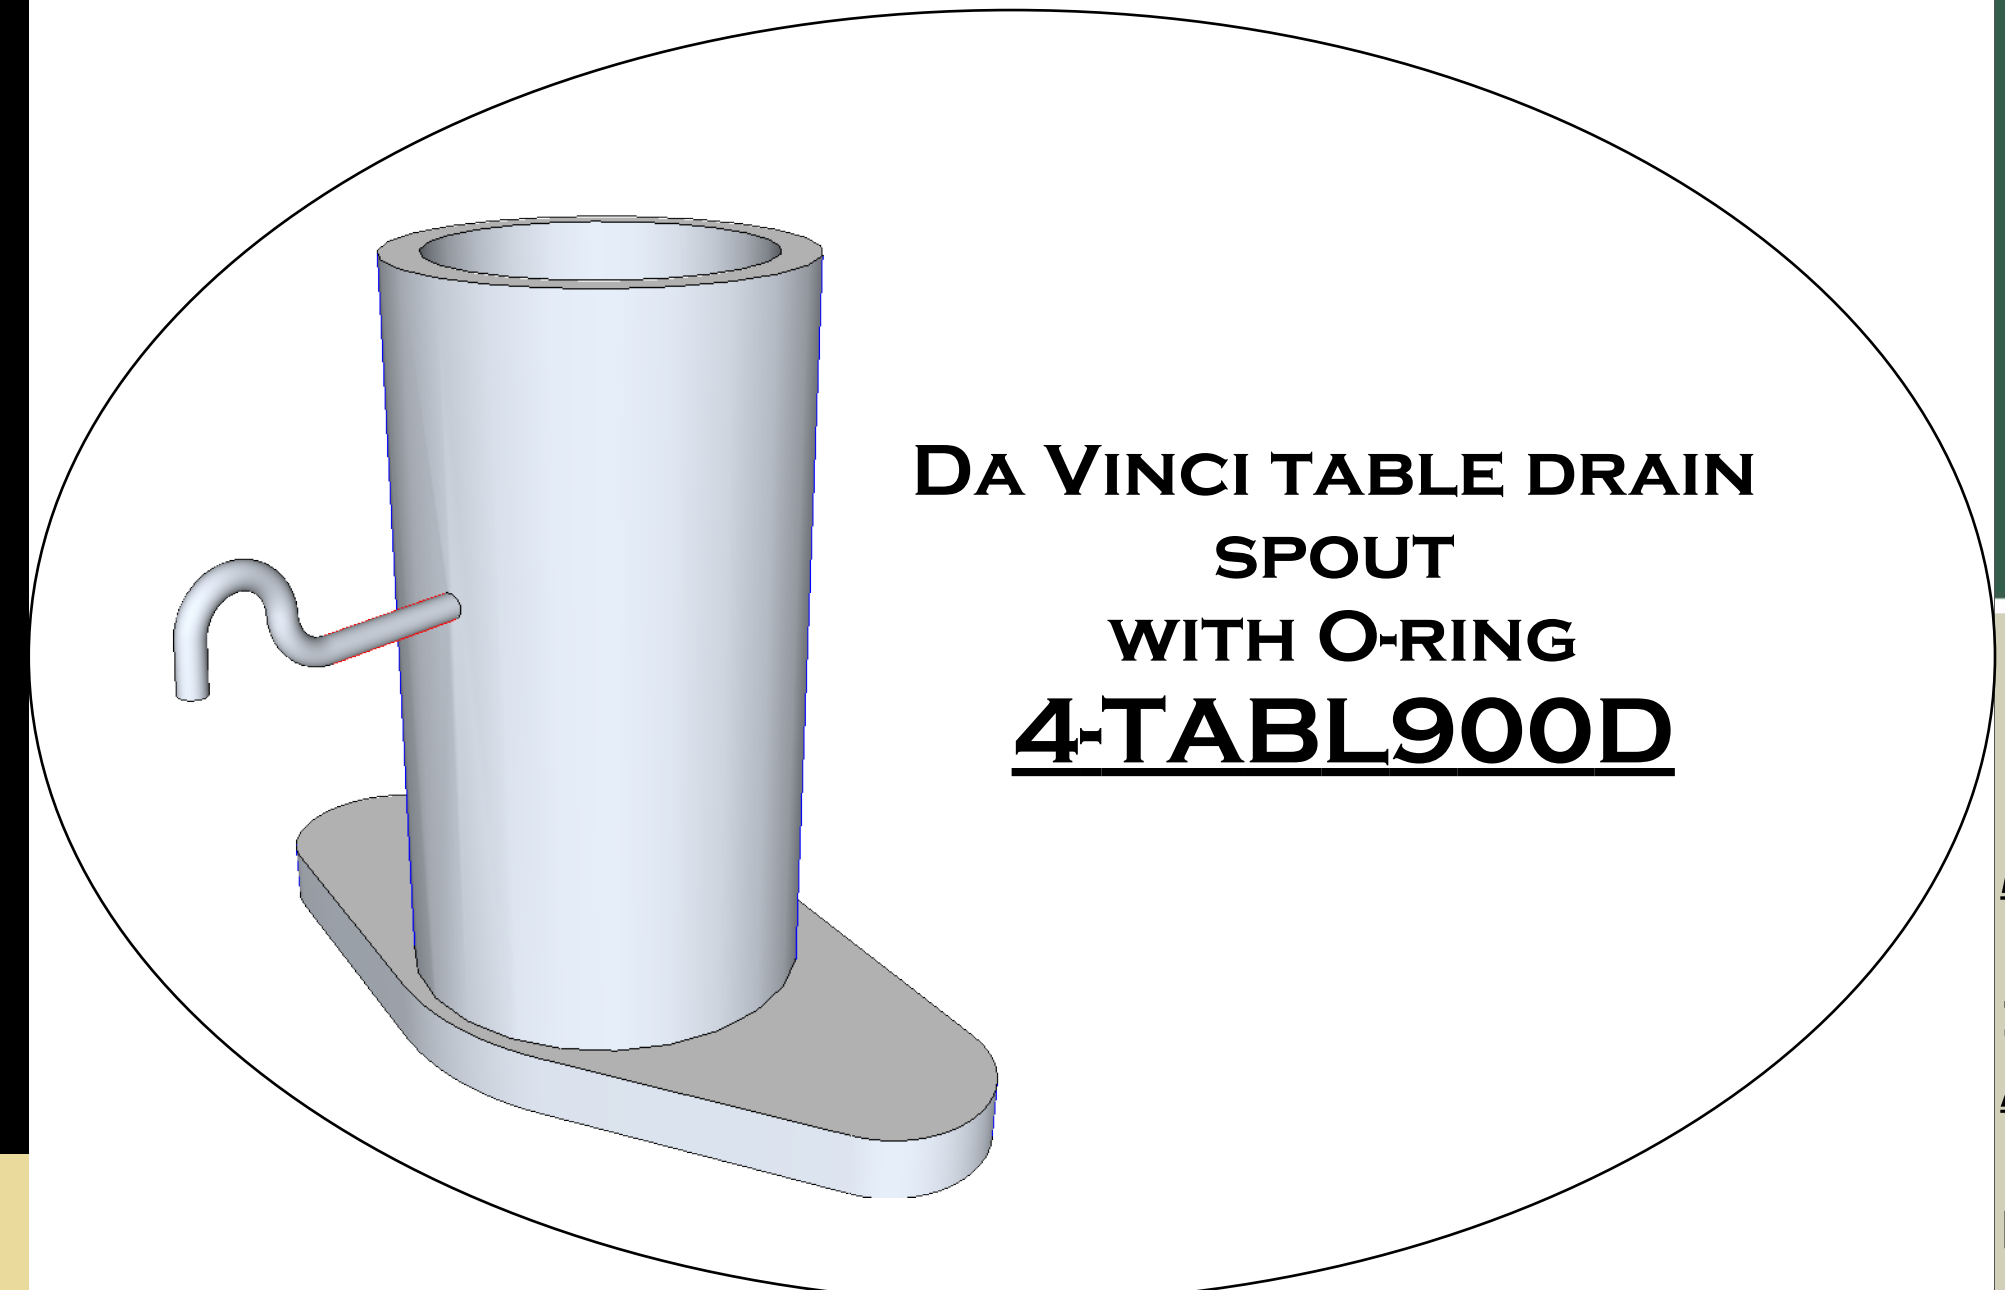

# DA VINCI MORGUE TABLE FROM FRIGID FLUID COMPANY

*3-TABL900*

DA VINCI OPERATING TABLE  
[TABLE TOP ONLY]  
4-TABL900T

DA VINCI TABLE DRAIN  
SPOUT  
WITH O-RING  
4-TABL900D

TABLE BASE ONLY W/TOP  
FRAME  
AND RATCHETS  
4-TABL900F

RATCHET TUBE KIT  
4-TUBERATC-103

TABLE BASE MOUNTING BRACKET  
4-TABL900FT

*Frigid Fluid Co.*

11631 W. Grand  
Avenue

Northlake, IL  
60164

Tel:  
1-708-836-1215

Fax:  
1-708-836-1247

Drawn by:  
Chris Yeazel  
06-05-09