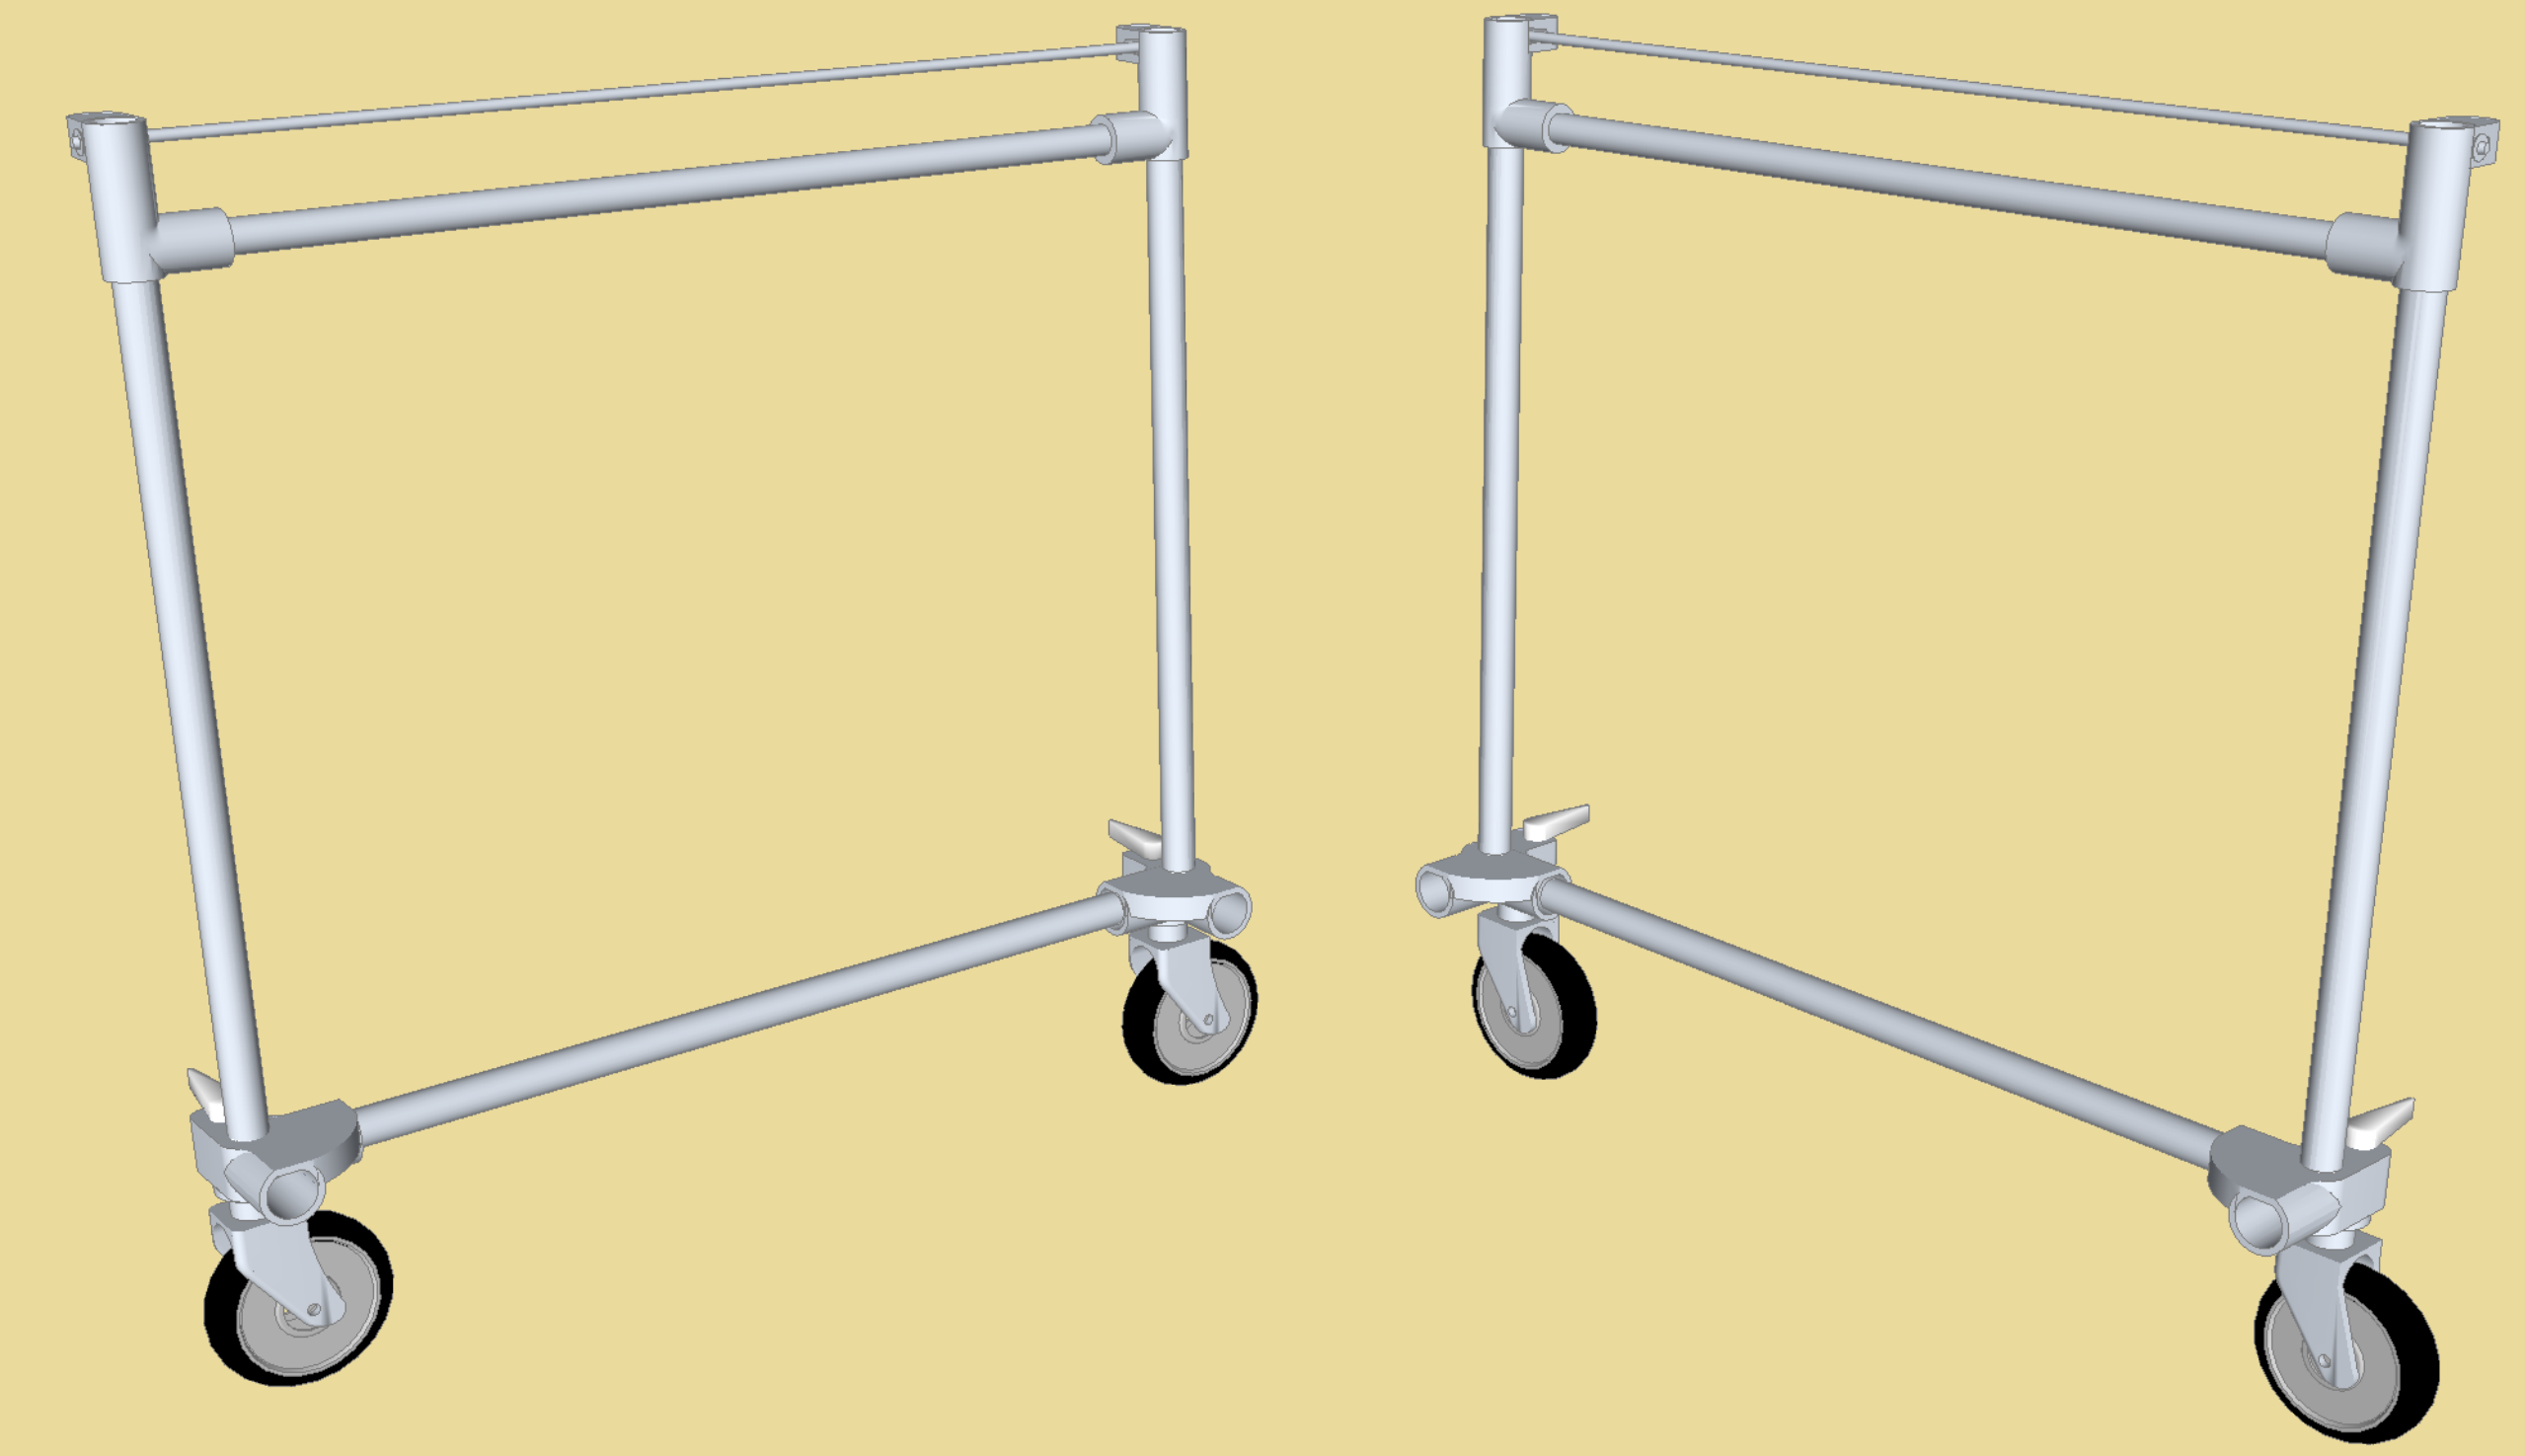

# DA VINCI MORGUE TABLE FROM FRIGID FLUID COMPANY

*3-TABL900*

DA VINCI OPERATING TABLE  
[TABLE TOP ONLY]  
4-TABL900T

DA VINCI TABLE DRAIN  
SPOUT  
WITH O-RING  
4-TABL900D

TABLE BASE ONLY W/TOP  
FRAME  
AND RATCHETS  
4-TABL900F

RATCHET TUBE KIT  
4-TUBERATC-103

TABLE BASE MOUNTING BRACKET  
4-TABL900FT

*Frigid Fluid Co.*

11631 W. Grand  
Avenue

Northlake, IL  
60164

Tel:  
1-708-836-1215

Fax:  
1-708-836-1247

Drawn by:  
Chris Yeazel  
06-05-09