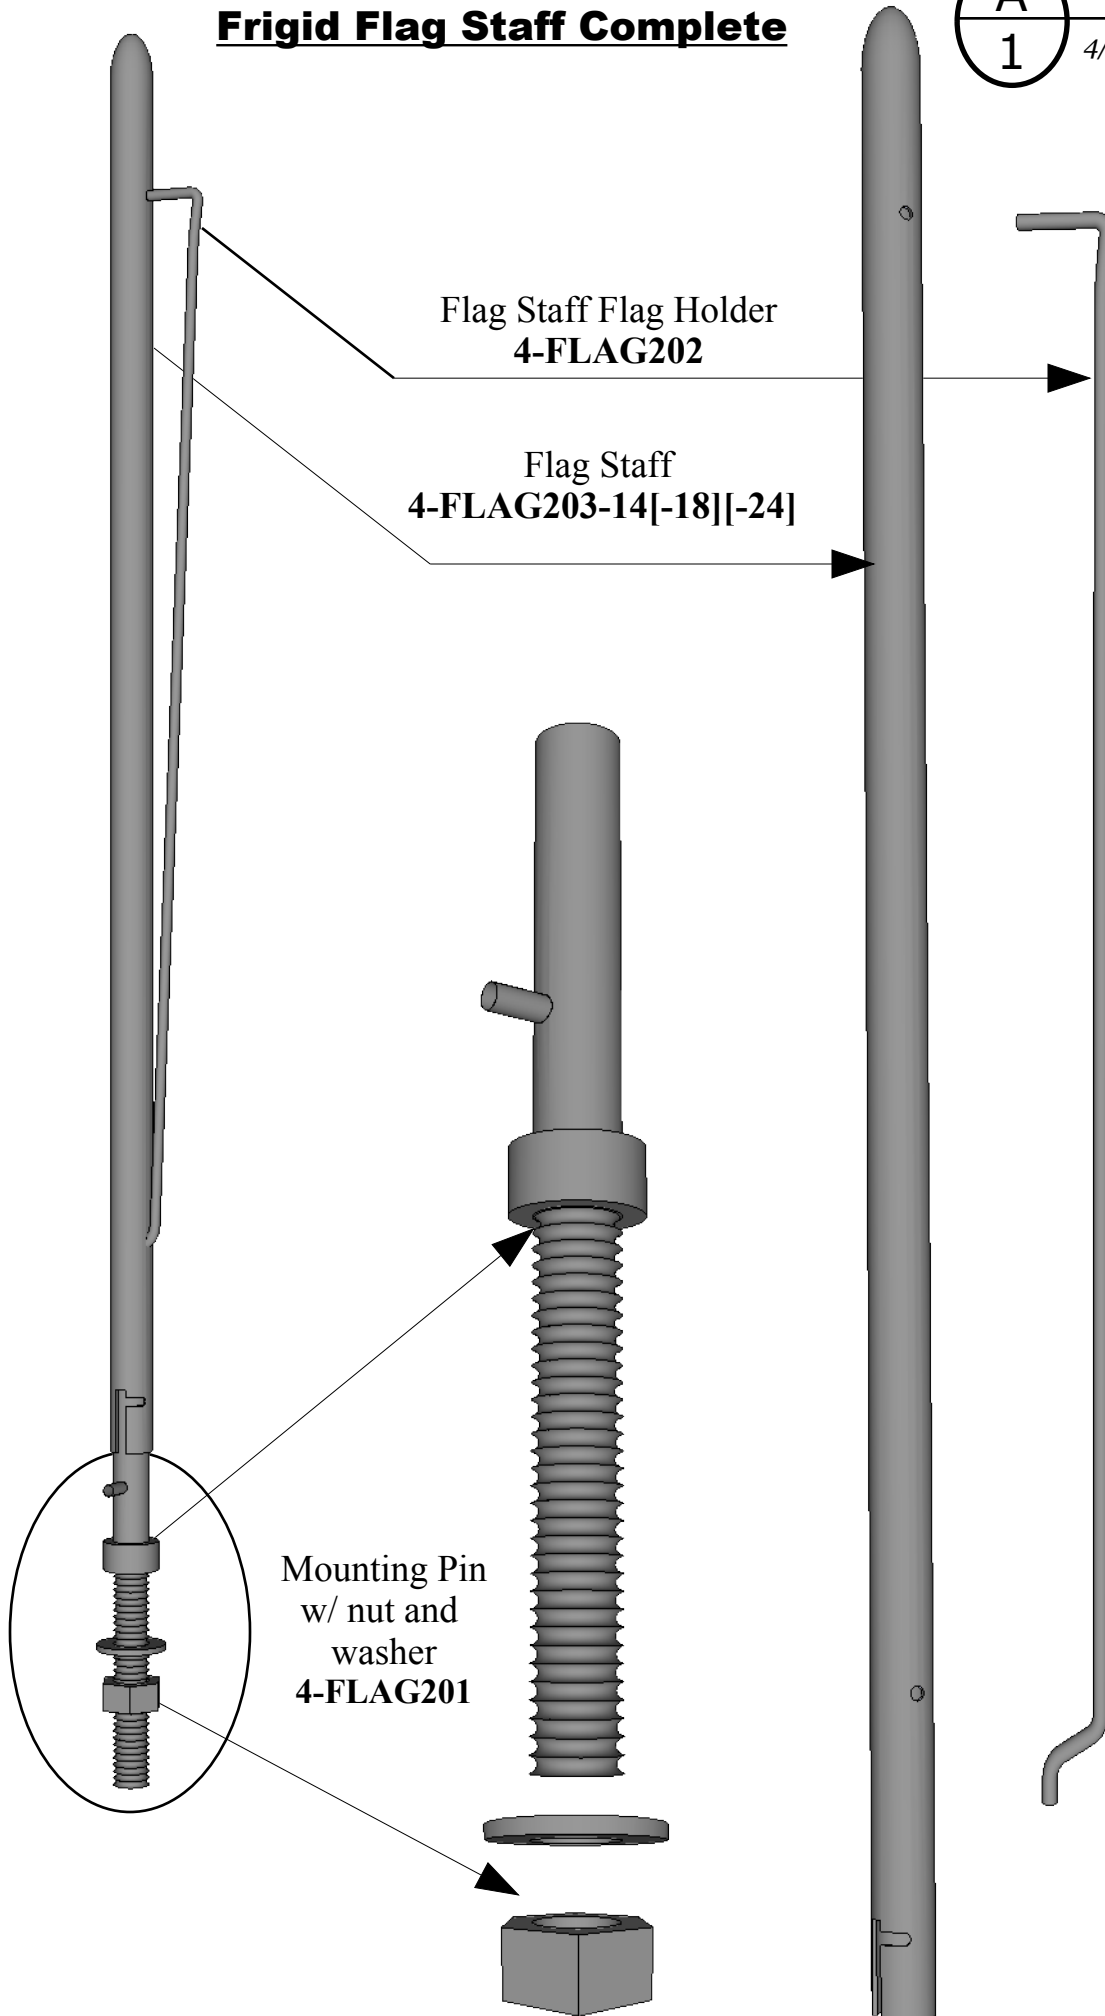

Frigid Flag Staff Complete

A
1

Flag Staff drawn by Chris Yeazel

4/20/09

Available lengths:

- 14 inch
3-FLAGF20014
- 18 inch
3-FLAGF20018
- 24 inch
3-FLAGF20024