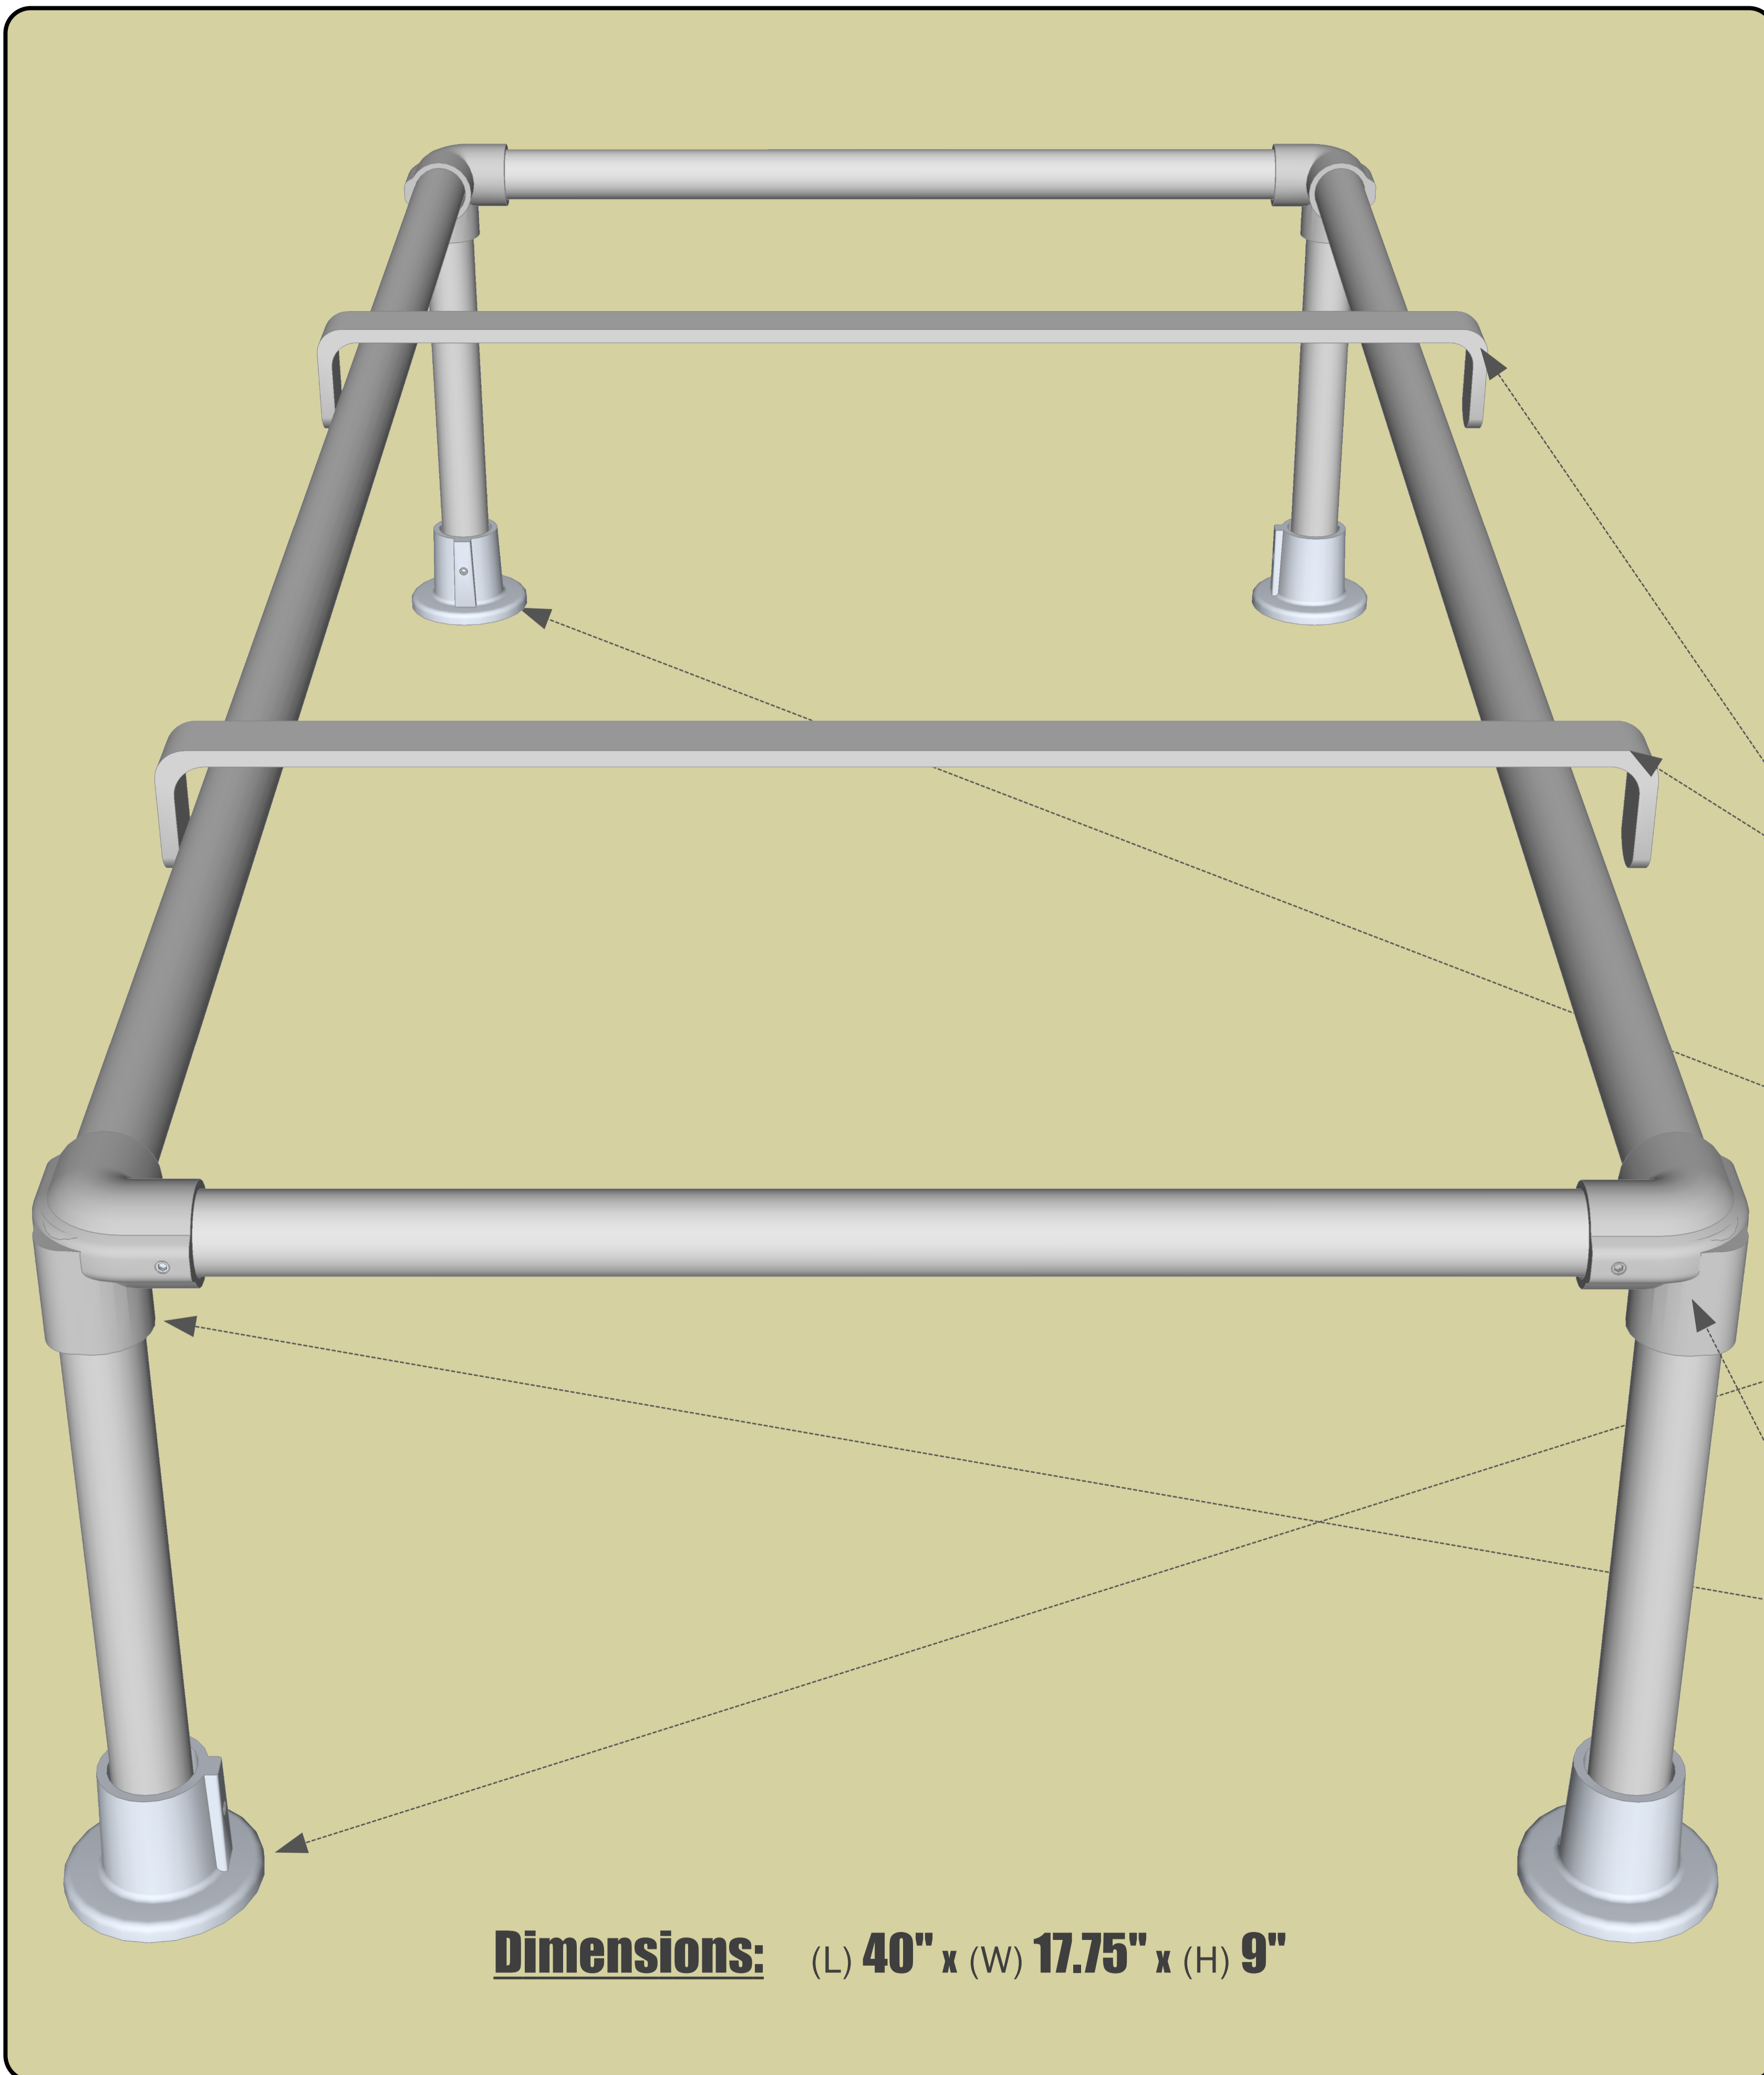

Infant Display Regular Stand 3-STD1100NT

Dimensions: (L) **40"** x (W) **17.75"** x (H) **9"**